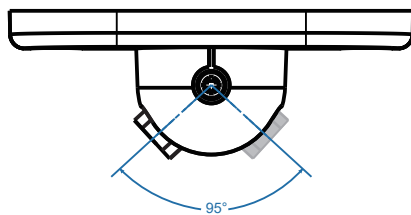

EIR-32 Outdoor Pet-Immune PIR Motion Detector

Specifications

EIR-32-F1

Frequency	868 MHz / 433 MHz
Power Source	1.5V, L91 Lithium battery x 2
Battery Life	5 years*
Detection Range	10 meters over a 90° angle
Mounting Height	at least 2 meters
Mouting Options	Wall / Corner mount Optional accessory: Rotating holder
Rotating Angles (with Rotating Holder only)	Horizontal: 95 degrees
Weatherproof Protection	IP55
Operating Temperature	-25°C to 60°C (-13°F to 140°F)
Operating Humidity	Up to 85% non-condensing
Dimensions	EIR-32: 130 mm x 61 mm x 48 mm Rotating holder: 85.3 mm x 50.3 mm x 32.7 mm

* Note: Actual battery life may vary with product settings, operating environment, and usage patterns.

Compatible with Rotating Holder (Optional)

Top View

Ordering Information

EIR-32-F1	Outdoor Pet-Immune PIR Motion Detector, compatible with Climax F1 gateways
Rotating holder	Optional mounting accessory