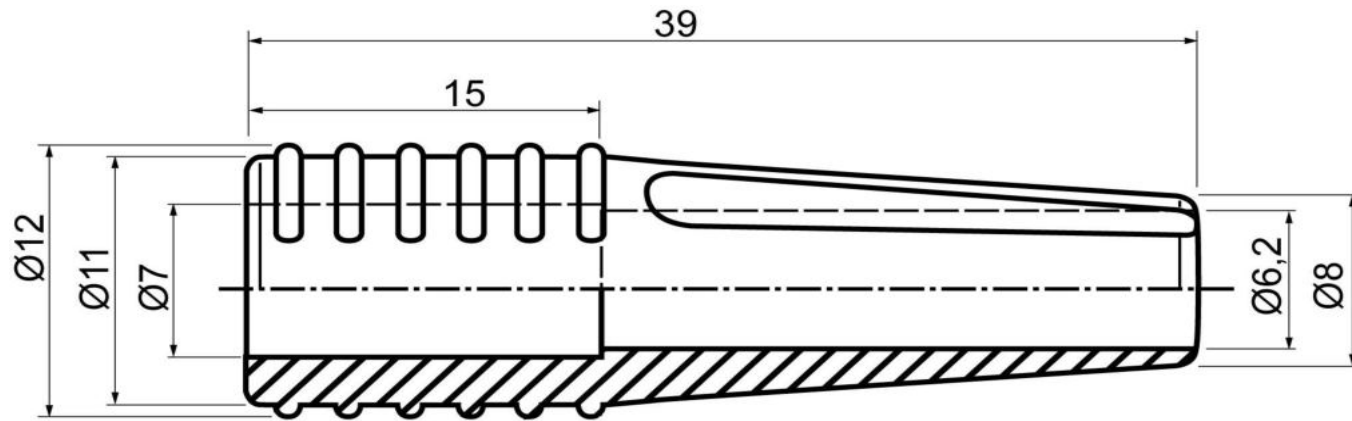

Anti-kink Sleeve

black

Unit: mm

Prep.:	Date:	Rev.:	Date:	Remark:	Prep.:	Check.:	Item No.:	K89
J.A.	18.04.12						Customer Item No.:	
Check.:	Date:						EAN Bar Code:	
Approv.:							<i>All rights reserved</i>	Page 1 of 1