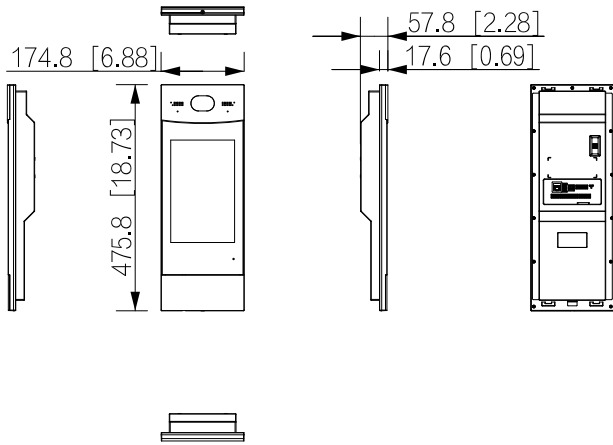

### Port

RS-485	1
Wiegand	1 (input or output)
Alarm Input	2
Alarm Output	2
Power Output Port	1, 12V/100mA

Exit Button	1
Door Status Detection	1
Lock Control	1, normally open or closed by default
Ethernet	1 RJ45, 1 10M/100M/1000M Ethernet port
Storage	Micro SD card(up to 64GB reserved for software )

### General

Ingress Protection	IP65 (Apply silica gel to gaps between the device and the wall. Liquid sodium silicate is recommended. For details, see the quick start guide.)
Password Unlock Mode	User password/public password/duress password
Color	Gray
Power Supply Mode	DC 12V/2A
Power Supply	Optional
Installation Method	Wall mounted
Certification	CE, FCC, IK, IP
Accessory	Flush mount plate
Product Dimensions	475.8mm×174.8mm×57.3mm (18.73"×6.88"×2.56")
Protection Grade	IK07; IP65 (Apply silica gel to gaps between the device and the wall. Liquid sodium silicate is recommended. For details, see the quick start guide.)
Working Temperature	-30°C to +60°C (-22°F to +140°F)
Working Humidity	10%RH–90%RH (non-condensing)
Working Altitude	86kPa–106kPa
Power Consumption	≤5W (standby), ≤18W (working)
Net Weight	2.2kg (4.85 lb)
Gross Weight	2.67kg (5.89 lb)

### Dimensions (mm[inch])