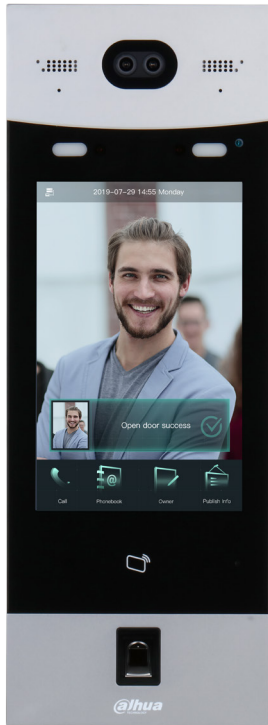

# DHI-VT09541D

## Apartment Door Station

- 10 inch high definition display; capacitive touch screen; resolution: 800(H)×1280(V)
- Support face, fingerprint, password, and card unlock
- Full duplex communication
- Outdoor stations can be managed through the platform; support voice communication between mobile app and platform
- 2 MP low illuminance wide dynamic dual camera; white light fill light and IR fill light, fill light brightness can be adjusted
- Card capacity: 100, 000 cards; face capacity: 100, 000 face images; fingerprint capacity: 10, 000 fingerprints
- Face-camera distance: 0.3 m–3 m; Human height: 1.1 m–2.4 m
- Face verification accuracy>99%; face comparison speed ≤0.2s per person; false recognition rate<0.1%
- Face profiles can be recognized, the profile angle range is 0°–90°
- With face detection box; the largest face among faces that appear at the same time is recognized first; the maximum face size can be configured on the web
- Support liveness detection
- Support duress alarm, tamper alarm, and fire alarm
- IK07; IP65 (Apply silica gel to gaps between the device and the wall. Liquid sodium silicate is recommended. For details, see the quick start guide.)
- Outdoor , Support flush mount

Technical Specification	
System	
Processor	Embedded processor Clock rate: Dual core A53 1.2GHz
Operating System	Embedded LINUX
Internet Protocol	IPv4, DNS, RTSP, RTP, TCP, UDP, SIP
Keyboard Type	Touch screen QWERTY keyboard
Basic	
Screen Type	Capacitive screen
Display	10 inch LCD
Screen Resolution	800(H)×1280(V)

Camera	1/2.8" 2MP CMOS low illumination dual camera
Angle of View	H: 94.16°, V: 49.57°, D: 113.65°
Focal Length	4.0 mm
WDR	120db
Noise Reduction	3D noise reduction
Video Encoding	H.264
Frame Rate	50Hz: Main Stream (720P@25fps), sub stream (1080P@25fps) 60Hz: Main Stream (720P@30fps), sub stream (1080P@30fps)
Video Bit Rate	H.264: 256Kbps–2048Kbps