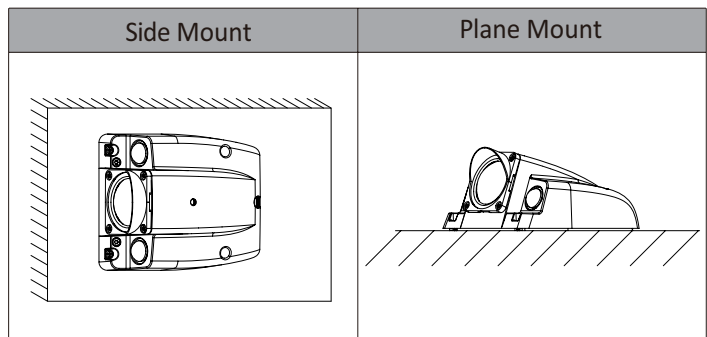

2MP camera	IPC-MBW4231P-AS-0360B	2MP IR Mobile Network Camera,WDR,PAL
	IPC-MBW4231N-AS-0360B	2MP IR Mobile Network Camera,WDR,NTSC
	DH-IPC-MBW4231P-M12-0600B	2MP IR Mobile Network Camera,WDR,PAL
	DH-IPC-MBW4231N-M12-0600B	2MP IR Mobile Network Camera,WDR,NTSC
	IPC-MBW4231P-M12-0600B	2MP IR Mobile Network Camera,WDR,PAL
	IPC-MBW4231N-M12-0600B	2MP IR Mobile Network Camera,WDR,NTSC
	DH-IPC-MBW4231P-AS-0600B	2MP IR Mobile Network Camera,WDR,PAL
	DH-IPC-MBW4231N-AS-0600B	2MP IR Mobile Network Camera,WDR,NTSC
IPC-MBW4231P-AS-0600B	2MP IR Mobile Network Camera,WDR,PAL	
IPC-MBW4231N-AS-0600B	2MP IR Mobile Network Camera,WDR,NTSC