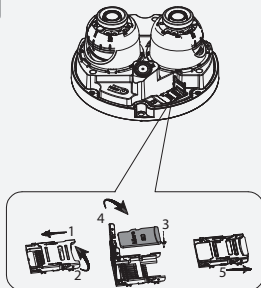

1.2

Optional