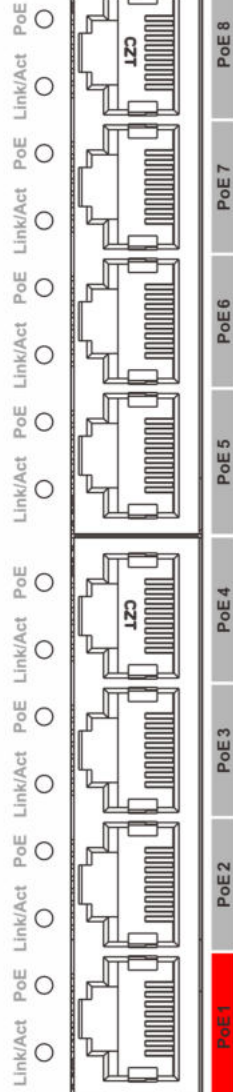

ON

PD Extend  
Alive Mode

PoE1 PoE2 PoE3 PoE4 PoE5 PoE6 PoE7 PoE8

Port1-8:10M/100M/1000M

PWR