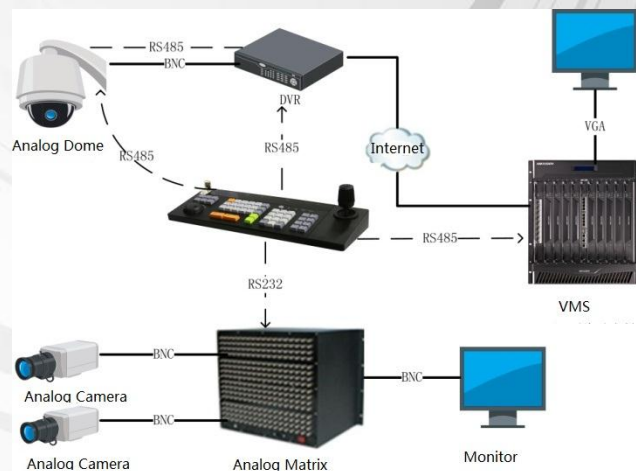

DS-1004KI Keyboard

Overview

DS-1004KI keyboard can be used to control the DVR, the analog dome, the video management platform and the analog matrix. The keyboard is featured in its steady and friendly operation.

Key Features

- Switch the keyboard mode by key;
- Control the DVR, Dome Camera, VMS and Analog Matrix;
- DVR menu control function;
- PTZ control;
- Setting and calling the preset, patrol, and pattern;
- Switch the TV wall display and set the TV wall layout;
- Video switch control for the analog matrix;
- 16 auxiliary keyboards can be cascaded.

Model:

DS-1004KI

Physical Interface

Typical Application

Specification

Model	DS-1004KI
Joystick	4-axis
Serial Port	RS-485 and RS-232
Working Temperature	-10 °C~55 °C (14 °F~131 °F)
Working Humidity	10%~90%
Power Supply	12V DC
Power Consumption	≤10W
Dimension (W × D × H)	434 × 163 × 43mm (17.09" × 6.42" × 1.69")
Weight	≤1.25Kg (2.76lb)