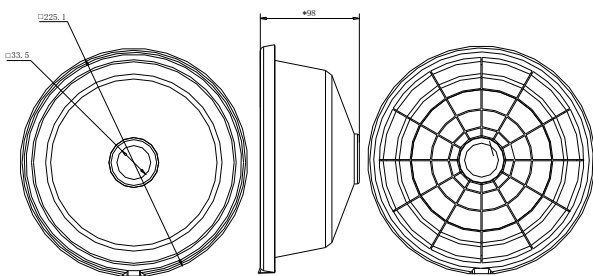

DS-1253ZJ-L

Rain Shade for Outdoor Dome Camera

Features:

- Water chute design for preventing rainwater from flowing to camera housing;
- Prevent direct sunlight and improve image quality;
- Rain protection and six-level windproof;
- Weaken the possibility of freezing;
- Match up with wall mount(DS-1273ZJ series)

Dimension:

Order Model:

DS-1253ZJ-L

Parameter:

Model	DS-1253ZJ-L
Parameters	Rain Shade for Outdoor Dome Camera
Appearance	Hikvision White
Material	PP+30%GF
Dimension	Φ 225.1×98mm
Weight	198g

Notice:

- The rain shade should be installed on flat wall
- The wall must be capable of supporting over 3 times as much as the total weight of the camera and accessory.

Note: The actual dome camera may vary from the picture above.