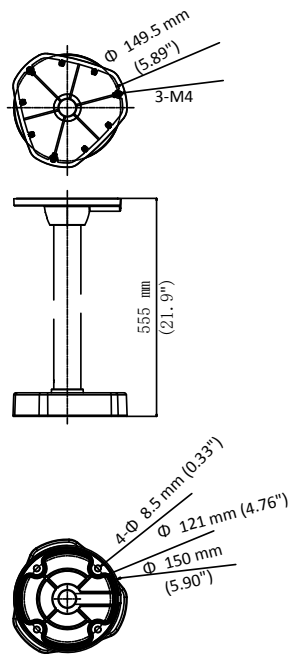

DS-1271ZJ-DM25

Pendant Mounting Bracket for Fisheye Camera

Feature

- Aluminum alloy material with surface spray treatment
- Waterproof design

Dimension

Available Model

DS-1271ZJ-DM25

Parameter

Model	DS-1271ZJ-DM25
Parameters	Pendant Mounting Bracket for Fisheye Camera
Appearance	Hikvision White
Material	Aluminum Alloy
Dimension	Φ 150 mm × 555 mm (5.90" × 21.9")
Weight	1930 g (4.3 lb.)

Note

- The bracket should be installed on the flat surface.
- The waterproof rubber is necessary for the outdoor application.
- The ceiling must be capable of supporting at least 3 times as much as the total weight of the camera and the bracket.
- The bracket's maximum load capacity is 3 KG (6.6 lb.).