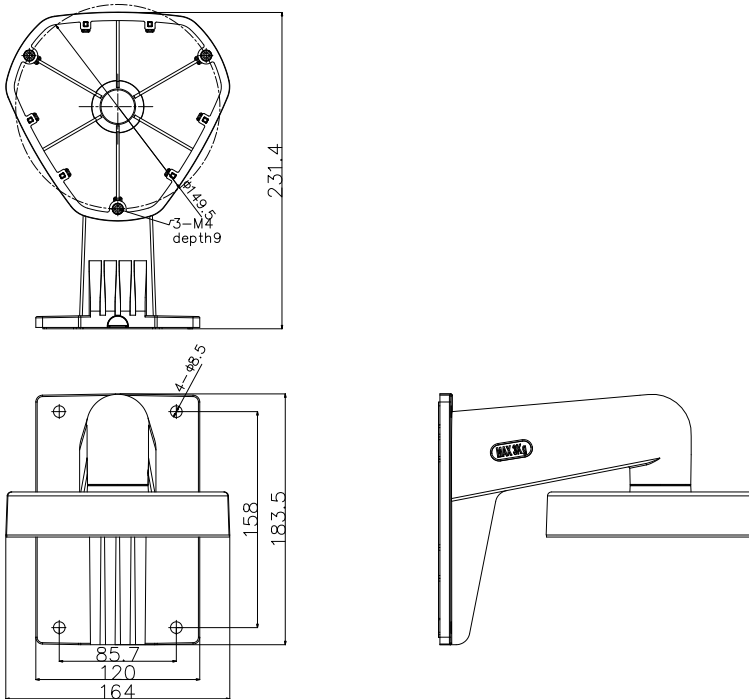

DS-1273ZJ-DM25

Wall Mounting Bracket for Dome Camera

Features

- Aluminum alloy material with surface spray treatment
- Waterproof design
- Design of cap is for convenient wiring

Dimension

Available Model

DS-1273ZJ-DM25

Parameters

Model	DS-1273ZJ-DM25
Parameters	Wall Mount Bracket for Dome Camera
Appearance	Hikvision White
Material	Aluminum Alloy
Dimension	231.4×183.5×164mm
Weight	870g

Notes

- The bracket should be installed on flat wall
- Waterproof rubber is necessary for outdoor application
- The wall must be capable of supporting over 3 times as much as the total weight of the camera and the mount.
- The maximum load capacity of the bracket is 3KG