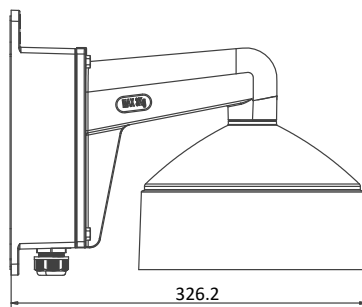

DS-1273ZJ-DM30-B

Wall Mounting Bracket for Dome Camera

Features

- Aluminum alloy material with surface spray treatment
- Waterproof design
- Design of cap is for convenient wiring

Dimension

Unit: mm

Available Model

DS-1273ZJ-DM30-B

Parameters

Model	DS-1273ZJ-DM30-B
Parameters	Wall Mounting Bracket for Dome Camera
Appearance	Hikvision White
Material	Aluminum Alloy
Dimension	Φ209×243×326mm
Weight	2500g

Notes

- The bracket should be installed on flat wall
- Waterproof rubber is necessary for outdoor application
- The wall must be capable of supporting over 3 times as much as the total weight of the camera and the mount.
- The maximum load capacity of the bracket is 3KG