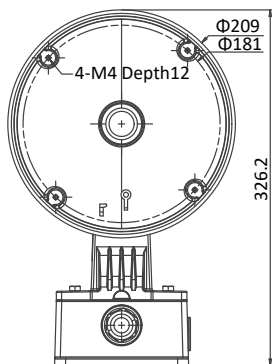

DS-1273ZJ-DM30-B

Wall Mounting Bracket for Dome Camera

Features

- Aluminum alloy material with surface spray treatment
- Waterproof design
- Design of cap is for convenient wiring

Dimension

Unit: mm

Available Model

DS-1273ZJ-DM30-B

Parameters

Model	DS-1273ZJ-DM30-B
Parameters	Wall Mounting Bracket for Dome Camera
Appearance	Hikvision White
Material	Aluminum Alloy
Dimension	Φ209×243×326mm
Weight	2500g

Notes

- The bracket should be installed on flat wall
- Waterproof rubber is necessary for outdoor application
- The wall must be capable of supporting over 3 times as much as the total weight of the camera and the mount.
- The maximum load capacity of the bracket is 3KG