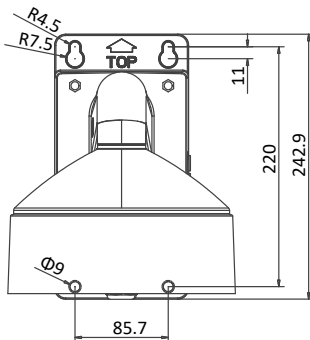

DS-1273ZJ-DM30-B

Wall Mounting Bracket for Dome Camera

Features

- Aluminum alloy material with surface spray treatment
- Waterproof design
- Design of cap is for convenient wiring

Dimension

Unit: mm

Available Model

DS-1273ZJ-DM30-B

Parameters

Model	DS-1273ZJ-DM30-B
Parameters	Wall Mounting Bracket for Dome Camera
Appearance	Hikvision White
Material	Aluminum Alloy
Dimension	Φ209×243×326mm
Weight	2500g

Notes

- The bracket should be installed on flat wall
- Waterproof rubber is necessary for outdoor application
- The wall must be capable of supporting over 3 times as much as the total weight of the camera and the mount.
- The maximum load capacity of the bracket is 3KG