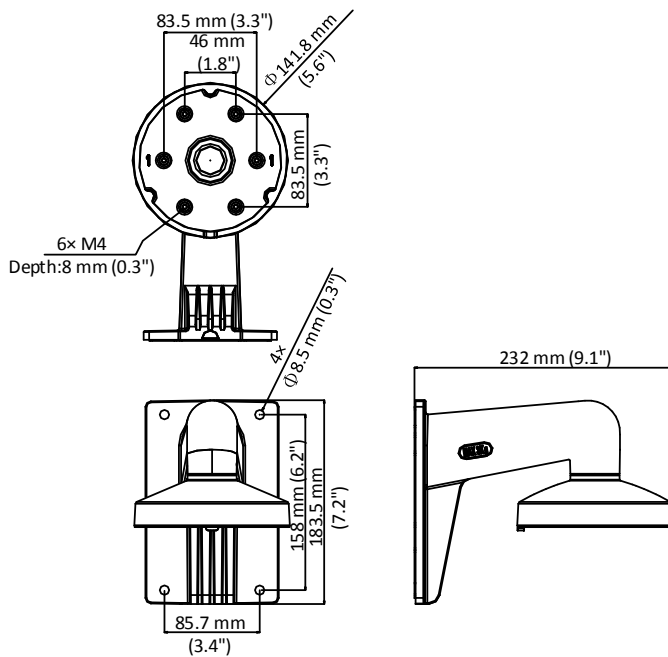

DS-1273ZJ-DM32

Wall Mounting Bracket for Dome Camera

Features

- Aluminum alloy material with surface spray treatment
- The lower bowl facilitates the installation
- Water proof design

Dimension

Available Model

DS-1273ZJ-DM32

Parameter

Model	DS-1273ZJ-DM32
Parameters	Wall Mounting Bracket for Dome Camera
Appearance	Hikvision White
Material	Aluminum Alloy
Dimension	Φ 141.8 mm × 183.5 mm × 232 mm (5.6" × 7.2" × 9.1")
Weight	650 g (1.4 lb.)

Notes

- The bracket should be installed on the flat wall.
- The wall must be capable of supporting at least 3 times as much as the total weight of the camera and the bracket.
- The maximum load capacity of the bracket is 3 KG (6.6 lb.).