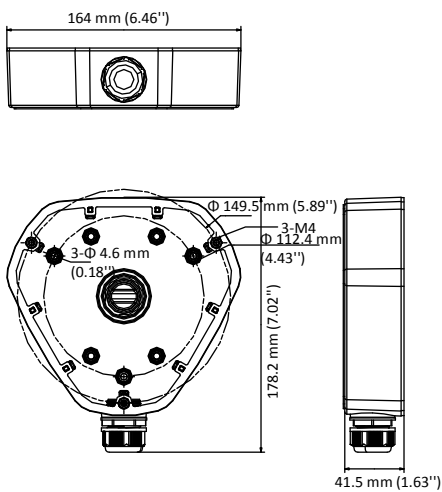

## DS-1280ZJ-DM25

Junction Box for Dome Camera

### Dimension:

### Parameter:

Model	DS-1280ZJ-DM25
Parameters	Junction Box for Dome Camera
Appearance	Hikvision White
Material	Aluminum Alloy
Dimension	178.5 mm × 164 mm × 41 mm
Weight	340 g

### Notice:

- The bracket should be installed on a flat surface.
- Waterproof rubber is necessary for outdoor application.
- The wall should be capable of supporting at least 3 times as much as the total weight of the camera and the junction box.
- The maximum load capacity of the junction box is 4.5 kg.