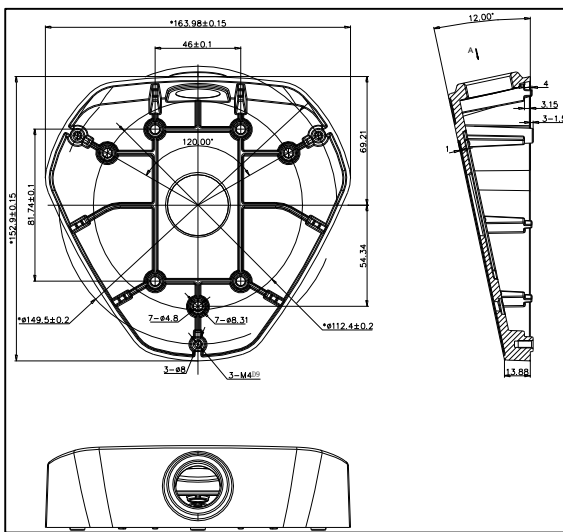

## DS-1281ZJ-DM25

Inclined Ceiling Mount Bracket for Dome Camera

### Dimension:

### Parameter:

Model	DS-1281ZJ-DM25
Parameters	Inclined Ceiling Mount Bracket for Dome Camera
Appearance	Hikvision White
Material	Aluminum Alloy
Dimension	153×164×45mm
Weight	300g

**Note:** The actual dome camera may vary from the picture above.