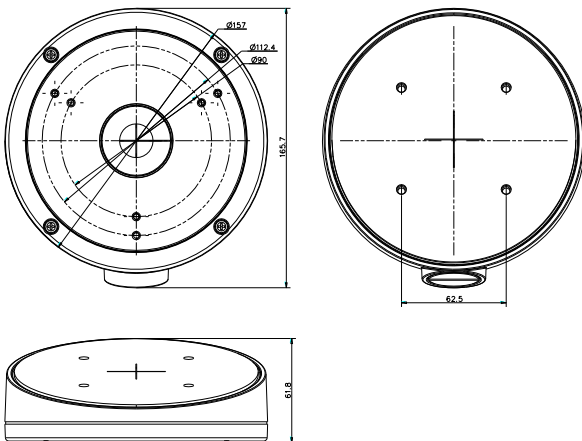

DS-1281ZJ-M

Inclined Ceiling Mount Bracket for Dome Camera

Features:

- Aluminum alloy material with surface spray treatment
- Waterproof design

Dimension:

Order Model:

DS-1281ZJ-M

Parameter:

Model	DS-1281ZJ-M
Parameters	Inclined Ceiling Mount Bracket for Dome Camera
Appearance	Hikvision White
Material	Aluminum Alloy
Dimension	Φ 157×165.5×60mm
Weight	586g

Notice:

- The bracket should be installed on flat wall
- Waterproof rubber is necessary for outdoor application
- The wall must be capable of supporting over 3 times as much as the total weight of the camera and the mount.
- The maximum load capacity of the bracket is **4.5KG**

Note: The actual dome camera may vary from the picture above.