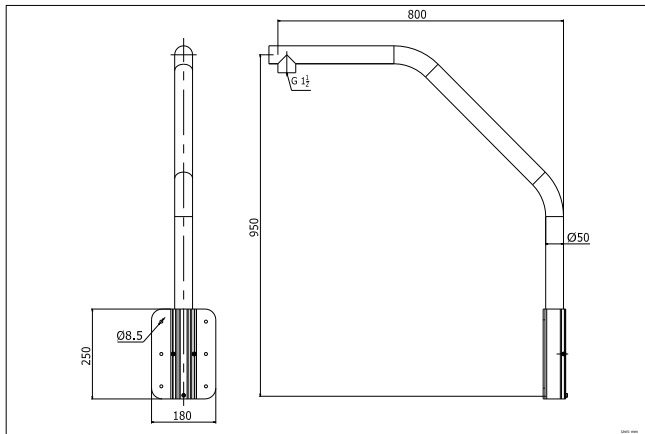

### Parapet Wall Mount Bracket

#### Features:

- Aluminum alloy material with surface spray treatment
- Size of threaded hole is G1½ as British system
- The bracket can be installed on the high edge of the wall

#### Dimension:

#### Parameter:

Model	DS-1660ZJ
Parameter	Parapet Wall Mount Bracket
Appearance	Hikvision White
Range of Application	Parapet Wall Mount Bracket
Material	Aluminum Alloy
Dimension	180×950×800 mm
Weight	2900g