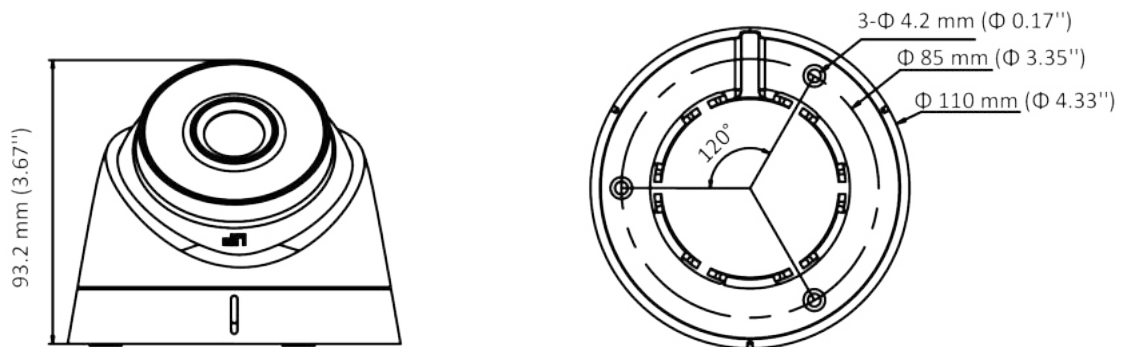

DS-2CE56D0T-IT3F (C) 2 MP Camera

- 2 MP, 1920 × 1080 resolution
- 2.8 mm, 3.6 mm, 6 mm, 8mm, 12 mm fixed focal lens
- 4 in 1 video output (switchable TVI/AHD/CVI/CVBS)
- Smart IR, up to 40 m IR distance
- IP67

Specification

Camera	
Image Sensor	2 MP CMOS
Signal System	PAL/NTSC
Resolution	1920 (H) × 1080 (V)
Frame Rate	TVI: 1080P@30fps, 1080P@25fps CVI: 1080P@30fps, 1080P@25fps AHD: 1080P@30fps, 1080P@25fps CVBS: PAL/NTSC
Min. illumination	0.01 Lux@(F1.2, AGC ON), 0 Lux with IR
Shutter Time	PAL: 1/25 s to 1/50, 000 s NTSC: 1/30 s to 1/50, 000 s
Lens	2.8 mm, 3.6 mm, 6 mm, 8 mm, 12 mm fixed lens
Field of View	2.8 mm, horizontal FOV: 106.4°, vertical FOV: 57.9°, diagonal FOV: 124.6° 3.6 mm, horizontal FOV: 79.6°, vertical FOV: 43.5°, diagonal FOV: 93.7° 6 mm, horizontal FOV: 51.9°, vertical FOV: 30°, diagonal FOV: 58.8° 8 mm, horizontal FOV: 39.9°, vertical FOV: 21.9°, diagonal FOV: 46.5° 12 mm, horizontal FOV: 24.6°, vertical FOV: 13.9°, diagonal FOV: 28.1°
Lens Mount	M12
Day & Night	ICR
WDR (Wide Dynamic Range)	Digital WDR
Angle Adjustment	Pan: 0 to 360°, Tilt: 0 to 75°, Rotation: 0 to 360°
Menu	
Image Mode	STD/HIGH-SAT
AGC	Yes
Day/Night Mode	Auto/Color/BW (Black and White)
White Balance	Auto/Manual
AE (Auto Exposure) Mode	DWDR/BLC/HLC/Global
Noise Reduction	2D DNR
Language	English
Function	Brightness, Sharpness, Smart IR
Interface	
Video Output	Switchable TVI/AHD/CVI/CVBS
General	
Operating Conditions	-40 °C to 60 °C (-40 °F to 140 °F), humidity 90% or less (non-condensing)
Power Supply	12 VDC ± 25%
Power Consumption	Max. 3 W
Protection Level	IP67
Material	Plastic

General	
IR Range	Up to 40 m
Communication	HIKVISION-C
Dimensions	Φ 110 mm × 93.2 mm (Φ 4.33" × 3.67")
Weight	Approx. 211 g (0.47 lb.)

Available Model

DS-2CE56D0T-IT3F (C)

Dimension

Accessory

DS-1272ZJ-110-TRS
Wall Mount