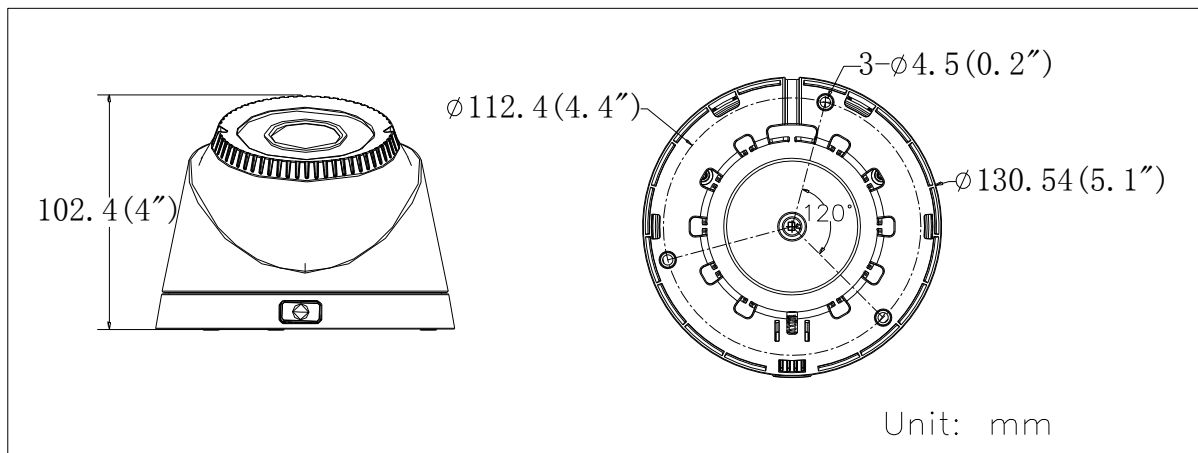

Dimensions