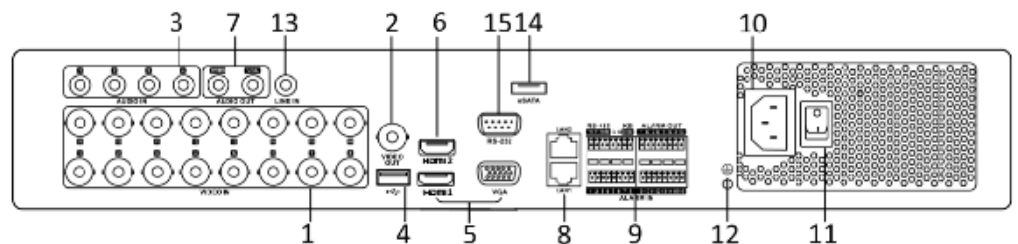

Physical Interfaces

Index	Description	Index	Description
1	VIDEO IN	9	RS-485 Serial Interface, Keyboard Interface, ALARM IN and ALARM OUT
2	VIDEO OUT	10	100 to 240 VAC Power Input
3	AUDIO IN, RCA Connector	11	Power Switch
4	USB Port	12	GND
5	HDMI1/VGA Interface	13	LINE IN
6	HDMI2 Interface	14	eSATA Interface
7	CVBS AUDIO OUT and VGA AUDIO OUT	15	RS-232 Serial Interface
8	LAN1 and LAN2 Network Interfaces