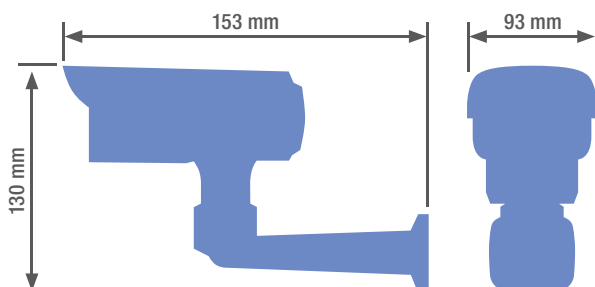

IP BULLET CAMERA , 2 MP, MOTORIZED ZOOM AND POSITIONER

FEATURES

- 1080P HD resolution with Sony® CMOS sensor
- IR illumination up to 80 meters
- 2,8 ~ 12 mm autofocus varifocal lens
- BLC, real WDR, ROI
- Positioner: 0°~250° (H), -10°~55° (V)
- Speed: 0,5°~15°/sec. (H), 0,5°~10°/sec. (V)
- 255 presets, 8 rounds, 4 patterns
- OSD menu
- IP66
- Protection against voltage surges
- PoE supported

ACCESSORIES

HYU-170
IP68 PoE injector

DIMENSIONS

CAMERA

Image sensor	1/2,8 Sony® CMOS 2 MP
Effective pixels	1920(H) x 1080(V)
Frames per second	PAL/NTSC: 25/30 fps @1080P
IR illumination	4 led array: 80 meters
Minimum illumination	0 lux IR ON

LENS

Lens	2,8 ~ 12 mm
Focus mode	Auto

FUNCTIONS

Day/night	Auto (ICR dual)
OSD menu	Supported
Backlight compensation	BLC, real WDR
Digital zoom	16X
ROI	Supported
Defog	Supported

POSITIONER & TELEMETRY

Horizontal range	0° ~ 250°
Vertical range	-10° ~ +55°
Manual speed	0,5° ~ 15°/sec. horizontal / 0,5° ~ 10°/sec. vertical
Presets	255 presets (8 rounds, 4 patterns)

ELECTRICAL & ENVIRONMENTAL

Power supply	12V DC
PoE	HYU-170 required
Protection	IP66

PHYSICAL FEATURES

Case	Metal
Dimensions	153 x 93 x 130 mm