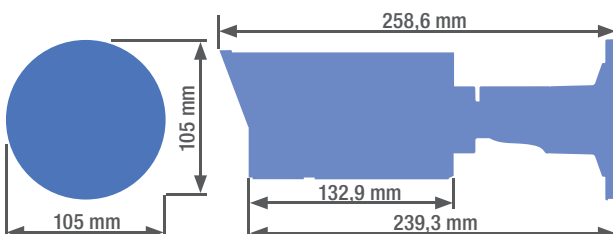

SOFTWARE AND APPS

- HYUVMS and HYUCONNECT for Android and iOS
- HYU VMS client software
- Cloud P2P service: hyucloud.hyundai-security.es

ACCESSORIES

DIMENSIONS

CAMERA

Image sensor	1/3 CMOS, 4 MP	
Effective pixels	2688(H) x 1520(V)	
Resolution	Stream 1	4MP (20 fps), 1080P, 720P (25/30 fps)
	Stream 2	640x360, (25/30 fps), 352x288 (25 fps), 352x240 (30 fps)
Electronic shutter	1/3s ~ 1/10.000s	
IR illumination	20 ~ 30 meters	
Minimum illumination	0,01 lux F1.2 (AGC On) / 0,014 lux F1.4 (AGC On) / 0 lux IR ON	

LENS

Lens	2,8 ~ 12 mm
Viewing angle	112° ~ 33,8°
Focus mode	Auto

FUNCTIONS

Day/night	Auto (ICR), Color, B/W
OSD menu	Supported
Backlight compensation	BLC, real WDR 120 dB
Noise reduction	3D-DNR
ROI	Supported
Privacy mask	Supported

Case	PVC & metal
Dimensions	95 x 105 x 258,6 mm
Weight	1200 g