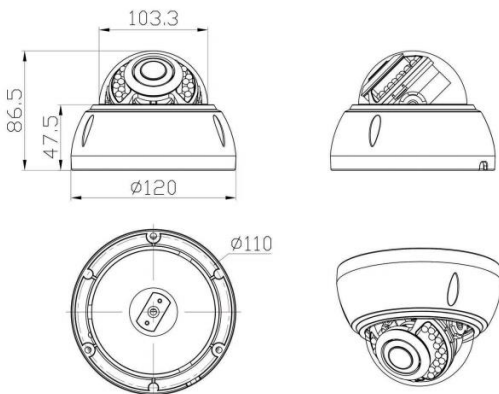

JVS-N3122SL

2.0MP PoE Starlight Dome Camera

Key Features

- Resolution 1920x1080@20fps.
- Starlight function
- Ingress Protection IP66.
- PoE IEEE 802.3af.
- 18x IR-LED, Up to 20 Meters.
- Supports CloudSEE 2.0 APP on iOS/Android.
- ONVIF 2.4, Compatible with ONVIF Recorder.
- Support Behavior analysis.

Dimensions (mm)

Accessory

AU1004

Specifications

Video	
Image Sensor	1/2.7" CMOS
Max Resolution	1920x1080
Effective Pixels	2.0MP
Compression Standard	H.265/H.264
Maximum Frame Rate	1080p@30fps / 960p@25fps
SNR (dB)	38.4dB
Bit Rate	Main: 261Kbps~8129Kbps Sub: 87~3480Kbps
Illumination	0.05Lux
Lens	
Lens	2.8mm
Viewing Angle	2.8 mm: H 92.5°, V 59.9°, D: 108.5°
IR-LEDs	18x IR LEDs
IR-Distance	Up to 20 Meters
Function	
Motion Detection	Support
Email Alert	Support
Day& Night	Support
Recording	Support (NVR, Windows PC, Smartphone)
DHCP	Support
Pan/Tilt	Not Supported
Audio Input	Support (Ext. Mic)
Audio Codec	Support (G711A/G711U)
SD-Card	Not Supported
Privacy Mask	Support up 8 areas
Exposure Control	Support
Image Adjustment	Support
Auto. White Balance	Support
Image Rotation	Support (Mirror/Flip)
Intercom	Not Supported
FTP	Not Supported
Behavior Analysis	Behavior Analysis Line crossing detection, intrusion detection, people counting
Network	
Ethernet	10M/100M Ethernet, RJ45 Port
Protocols	HTTP, TCP/IP, UDP, ICMP, RTSP, RTP, RTCP, SMTP, DHCP, DNS
Stream	2x Streams
LAN	Support
ONVIF	ONVIF 2.4
User	Up to 13 Users
Browser	IE8+, Chrome18+ ~ 42-
Smart Phone	iOS/Android
General	
Dimensions (WxHxD)	φ120x90 (mm)
Weights	500g
Material	Aluminum
Working Temperature	-20°C~60°C
Humidity	RH 10%~90%
Power Supply	DC12V/2A, PoE (IEEE 802.3af)
Consumption	Day ≦ 3W; Night ≦ 7W
Waterproof	IP66
EAN	6938449001071