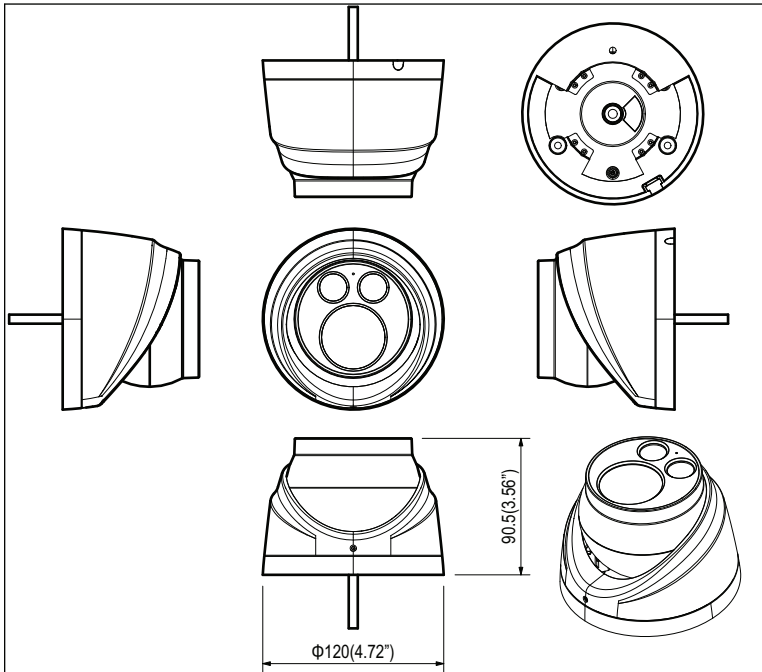

Dimensions

ITV529-1ERS

 **Note:** Values in parentheses are inches; all others are millimeters.

Standard Web Interface

Pelco cameras use a standard Web browser interface for easy remote setup and administration. Controls are optimized for convenient one-step camera configuration for features including color, exposure, flicker control, wide dynamic range, and streaming.