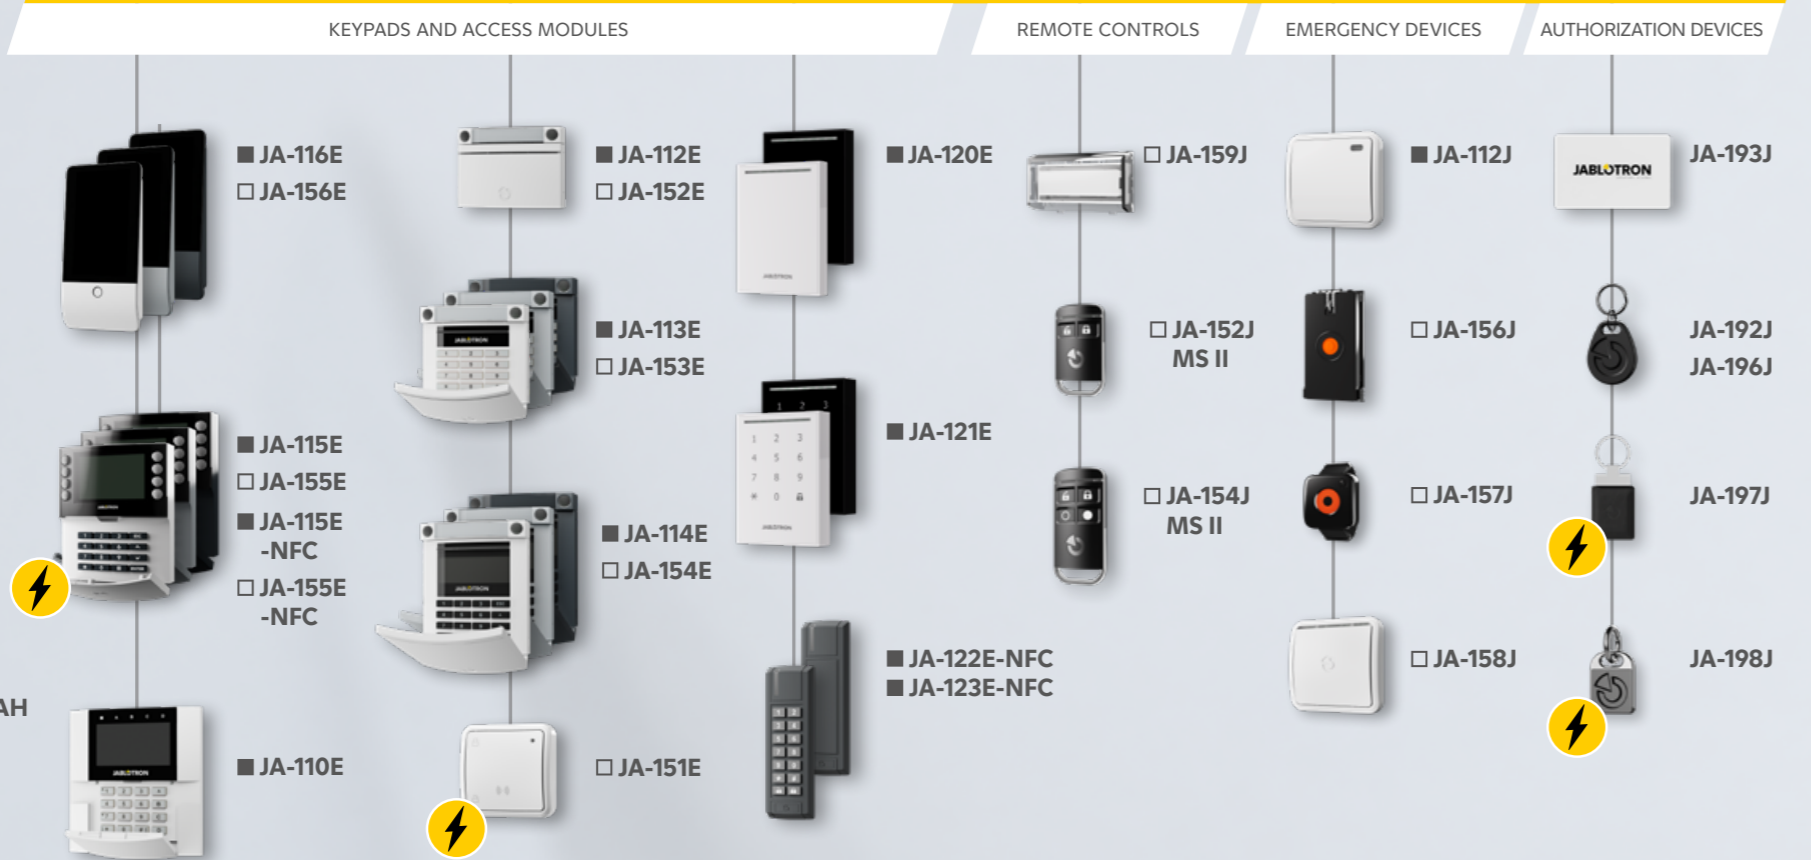

### Key features:

- Central list of all installations
- Fault and notification management
- Peripheral and camera management

**EN**  
50131

**2**  
GRADE

**UK**  
**CA**

Selected products meet the requirements of **Security Grade 2**. Detailed information can be found at [portal.jablotron.com/en](http://portal.jablotron.com/en).

C-EN+MAP26010

**JABLOTRON**

## CONTROL PANELS

## CONTROL DEVICES