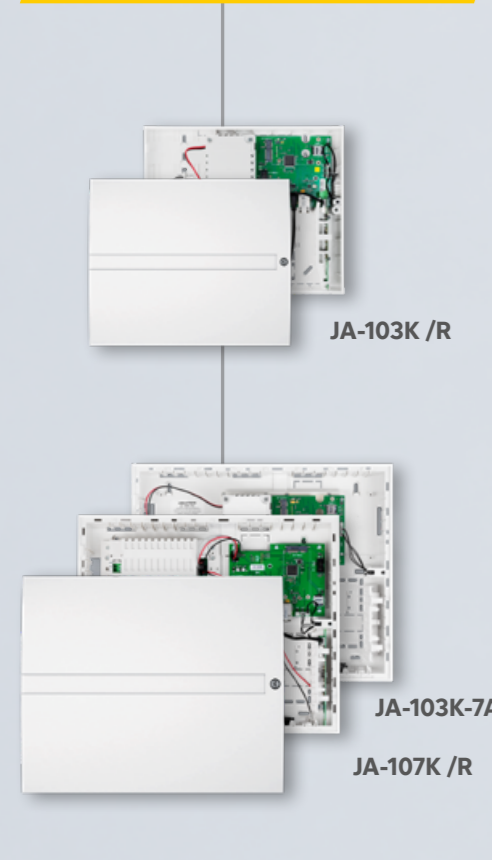

CONTROL PANELS