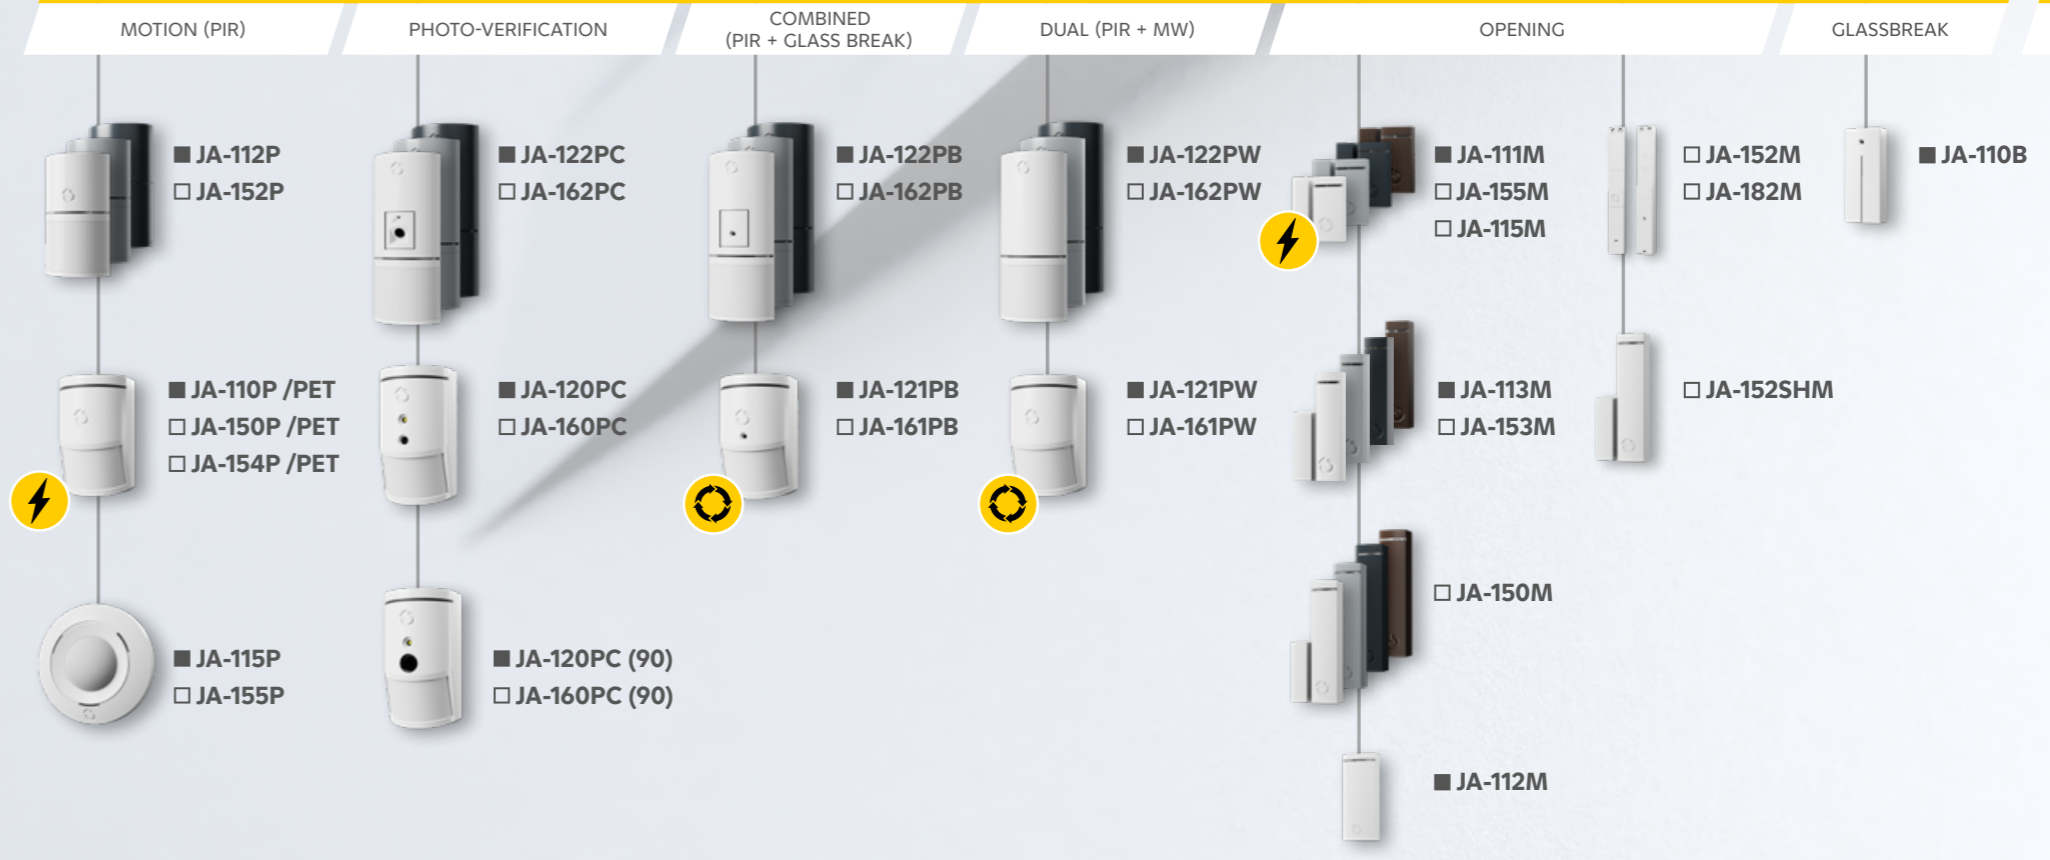

INTERNAL DETECTORS